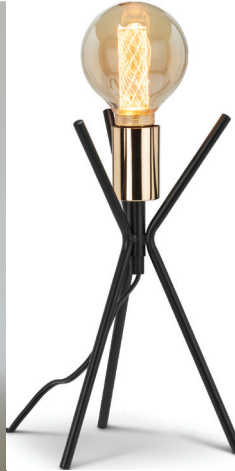

Edison LED Lamps

- Edison style LED bulb included with unique collar & pattern
- Warm White LED light
- CuL / UL certified
- All have ON/OFF toggle switch on cord except floor lamp, which is foot pedal
- Bulbs last 15,000 hours
- Bulbs also available separately (200 lumens each)